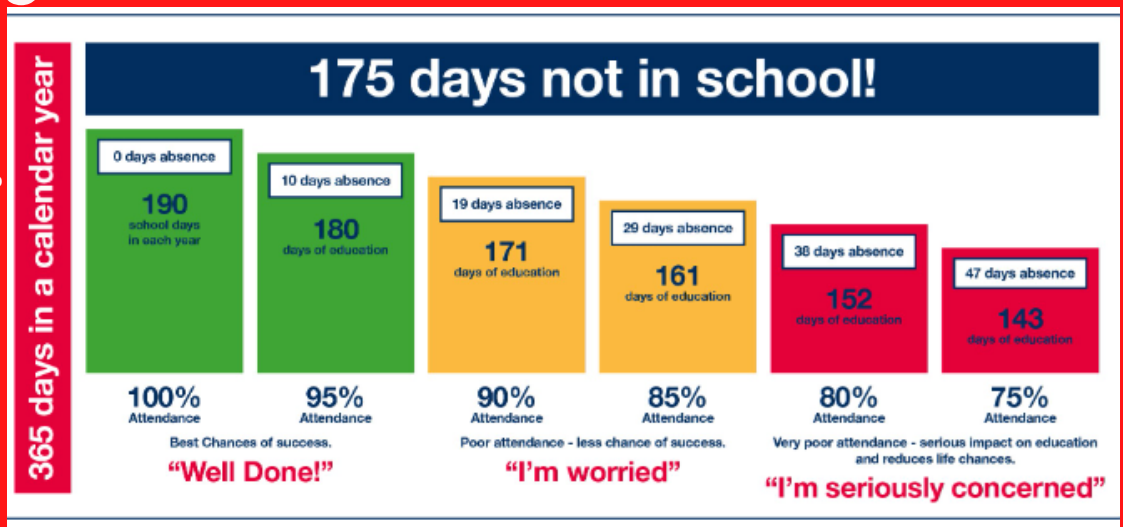

School Attendance

Our School Target is 97% National Figure 96%

This week our whole school attendance was: **91.96%**

Jubbergate: 90%
Ousegate: 91.20 %
Fishergate: 93.67: %
Whip-Ma-Whop-Ma-Gate: 94.95 %
Gillygate: 93.91%
Fossgate: 93.37%
Micklegate: 90 %
Stonegate: 91.76